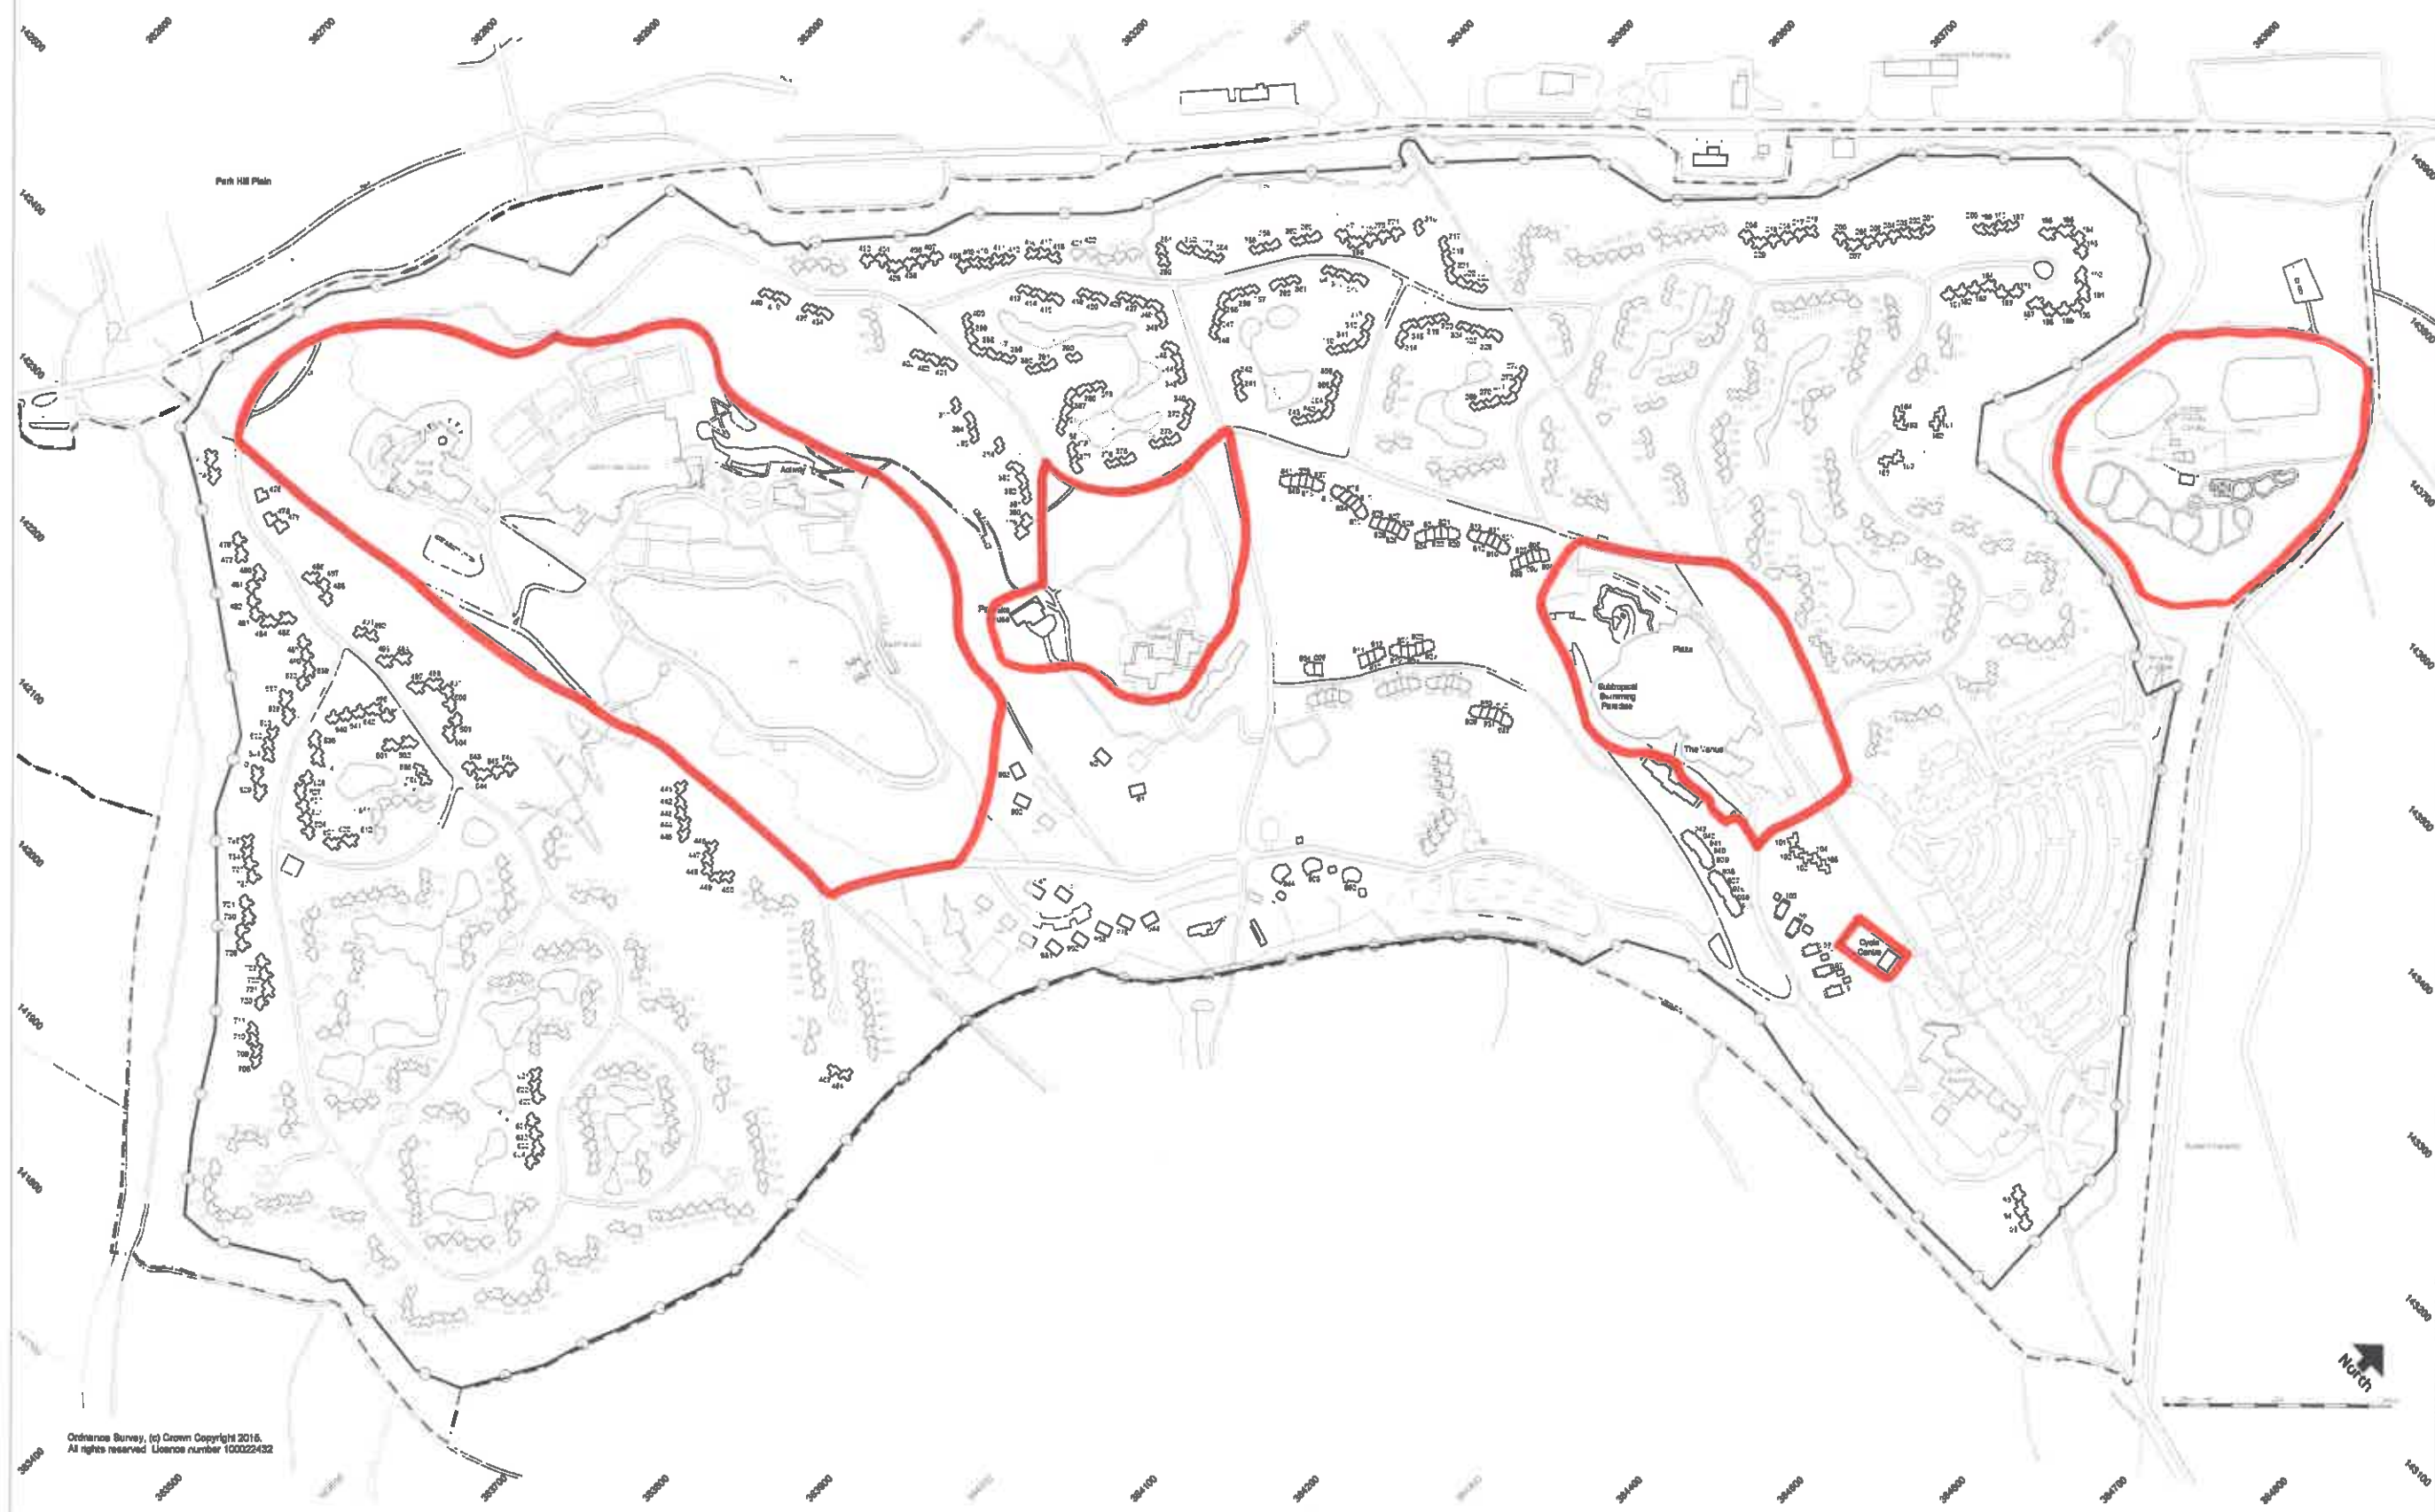

Longleat Forest OS Plan

Notes:
1. The map shows the proposed OS plan for the site.
2. The OS plan is subject to approval by the relevant authorities.
3. The OS plan is subject to change without notice.

Key:
- - - - - SITE BOUNDARY
○ ○ ○ ○ ○ SITE BOUNDARY

Rev	Description	Date
1	First Issue	

LONGLEAT FOREST VILLAGE
OS PLAN
AO 03LF-00-01-0-01.1 1st Issue